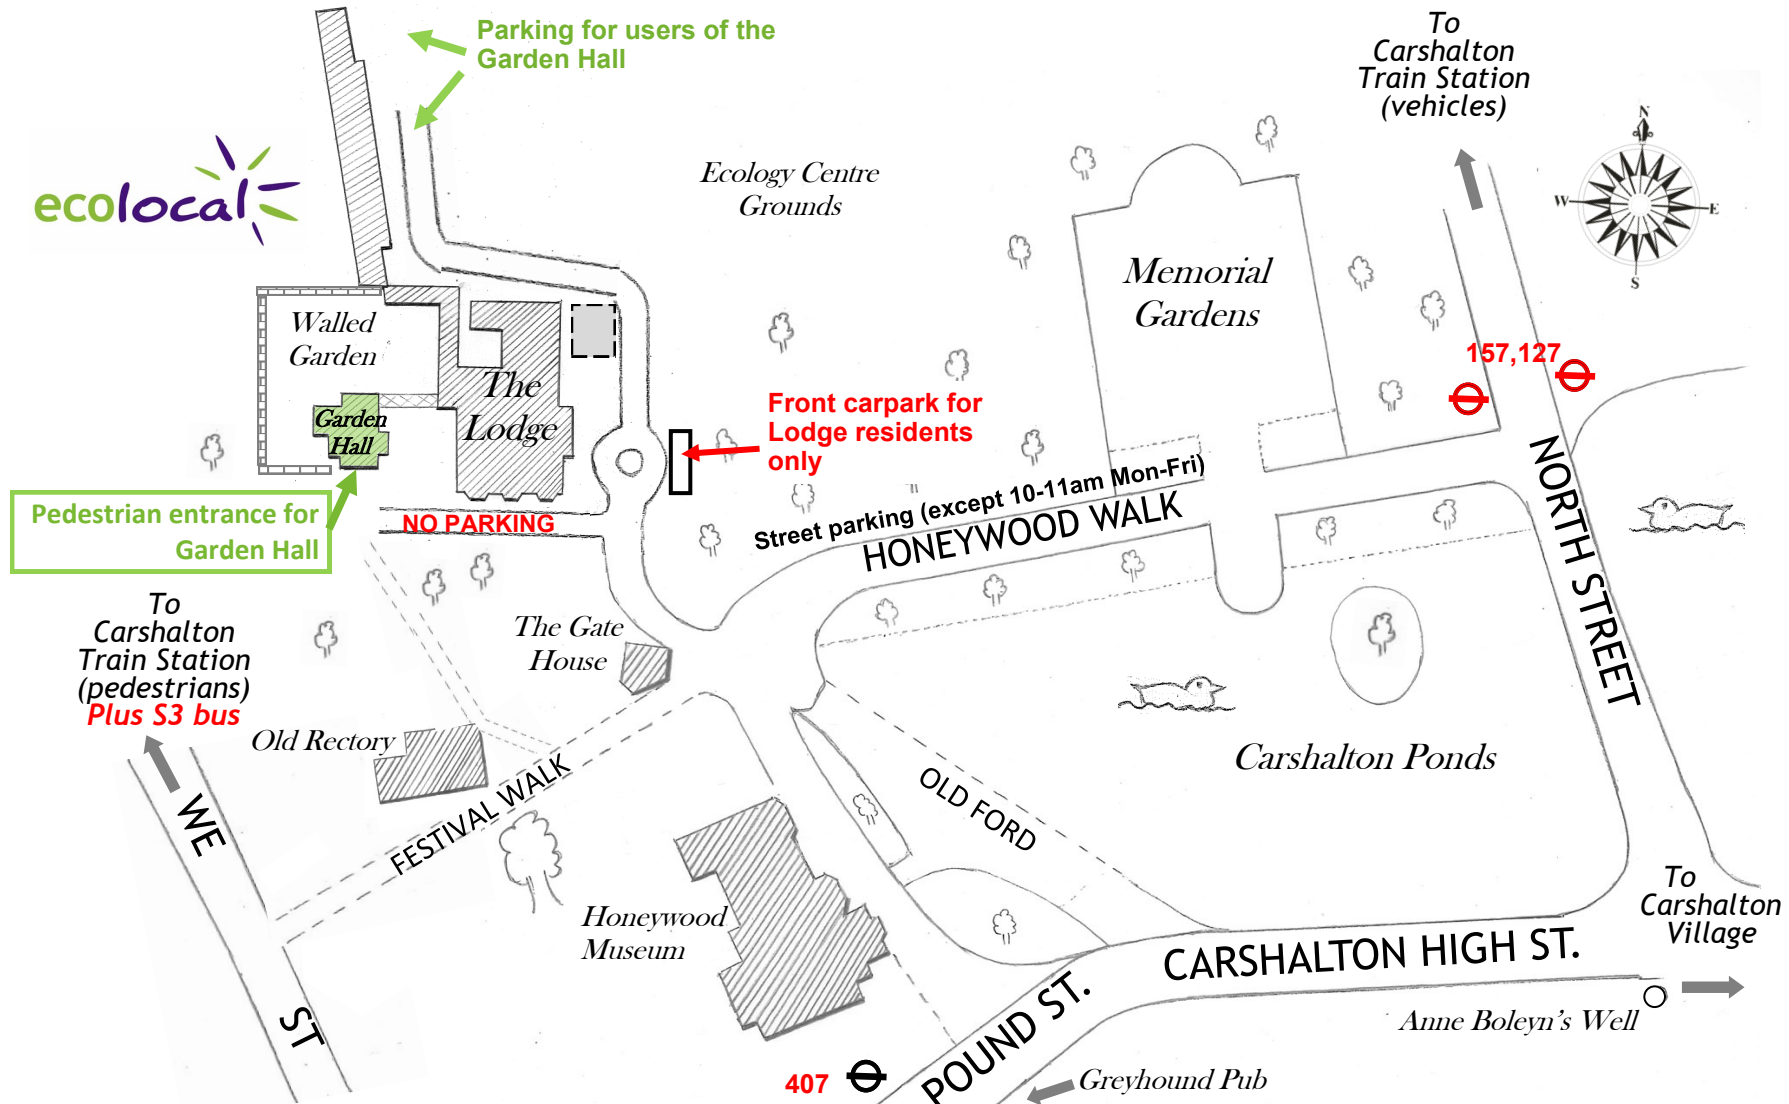

# Where to find the **Garden Hall**, at The Lodge, Honeywood Walk, Carshalton SM5 3NX

Buses	Stops	To/From
127	North Street and High Street	Mitcham, Hackbridge, Wallington, Purley
157	North Street and High Street	Morden, Rose Hill, Wallington, West Croydon
407	High Street and Pound street	Sutton, Beddington, Croydon
SL7	High Street (limited stop service)	Worcester Park, Cheam Sutton, East/West Croydon
S3	West Street (Hail and Ride)	Worcester Park, West Sutton, Banstead Road, Belmont

**Trains:** Carshalton Station (not Carshalton Beeches!) from London Victoria, Blackfriars or London Bridge

**At the end of Honeywood Walk turn right into the driveway.**